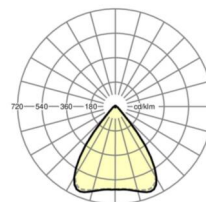

CHARACTERISTICS

Order number	19430006040
EAN number	4020863407668
Commodity code	94051190
Certification mark	IP 20, Protection class I, ENEC10 VDE, F, HACCP DIN10500/Food/IFS-application-related suitability/BRC, Indoor, CE
Impact resistance (IK rating)	IK03 (-20°C bis 25°C)
Ambient temperatur	ta -20°C to 25°C
Special properties	Ready for IoT
Warranty period	5 years
State funding programs	BEG - Federal funding for efficient buildings (valid only for Germany)

ELECTRICAL ENGINEERING

Controller	Electronic driver DALI2 (1 pcs.)
System output	70W
Mains voltage	230V/50Hz
Energy efficiency class/light source	D

LIGHTING TECHNOLOGY

Placement	LED, Colour rendering/Light colour CRI ≥ 80 / 4000K
Colour tolerance (MacAdam)	3SDCM
Photobiological safety (Luminaire)	RG1
Nominal luminous flux	10185lm
LED service life	50000h L80/B10 (Tq 25°C)
Luminaire luminous efficiency	146lm/W
Beam angle	80° (C0) / 80° (C90)
UGR lat./long.	19.7 / 19.8

MECHANICS

Housing colour	traffic white RAL 9016
Dimensions (LxWxH/DxH)	1531mm x 55mm x 37mm
Weight (net)	1.9kg
Type of installation	Mounting rail system installation, Light structure

Dimensions

L	1531 mm	Length
B	55 mm	Width
H	37 mm	Height

DEEP-LINK

<https://www.regiolux.de/en/article/19430006040>

Reference	LED 10000lm 840
ηLB	100 %
Φ ↓/↑	98 % / 2 %
UGR lat./long.	19.7 / 19.8